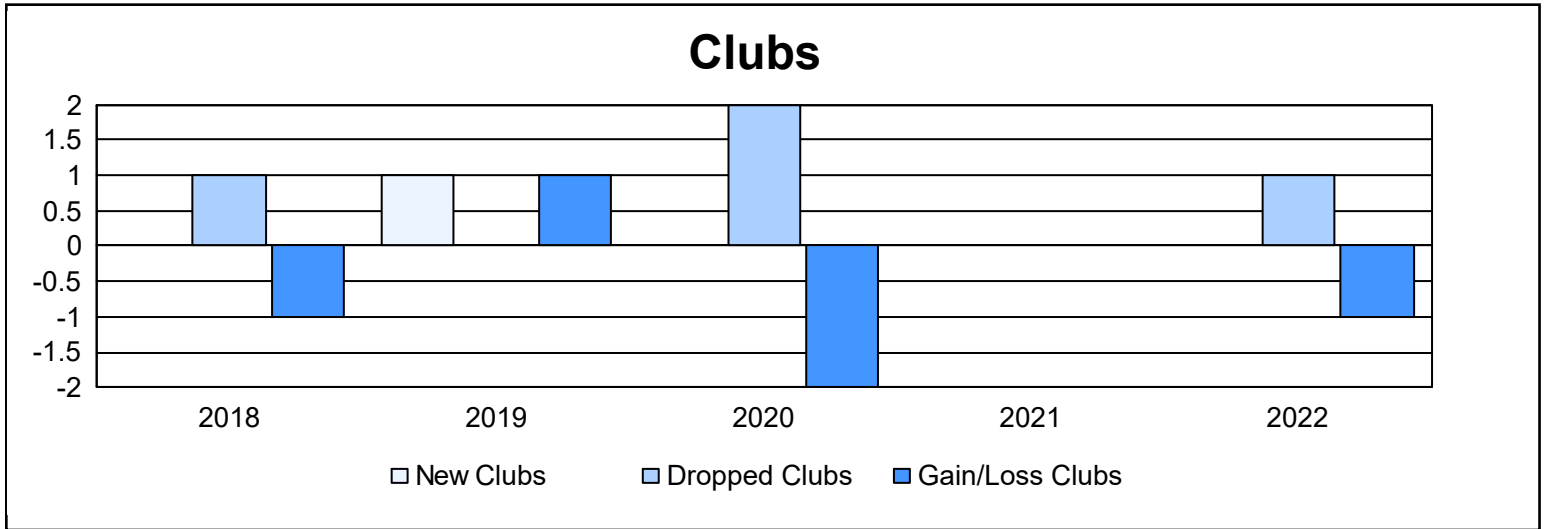

Year	New Clubs	Dropped Clubs	Gain/ Loss Clubs	New Members	Charter Members	Reinstate Members	Transfer Members	Total Member Added	Total Members Dropped	Gain/ Loss Members
2017-2018	0	1	-1	83	0	5	5	93	138	-45
2018-2019	1	0	1	98	22	11	3	134	96	38
2019-2020	0	2	-2	64	0	7	1	72	128	-56
2020-2021	0	0	0	49	0	0	1	50	114	-64
2021-2022	0	1	-1	93	0	3	2	98	74	24
<b>Average</b>	<b>0</b>	<b>1</b>	<b>-1</b>	<b>77</b>	<b>4</b>	<b>5</b>	<b>2</b>	<b>89</b>	<b>110</b>	<b>-21</b>

### Membership Composition June 2022 Cumulative