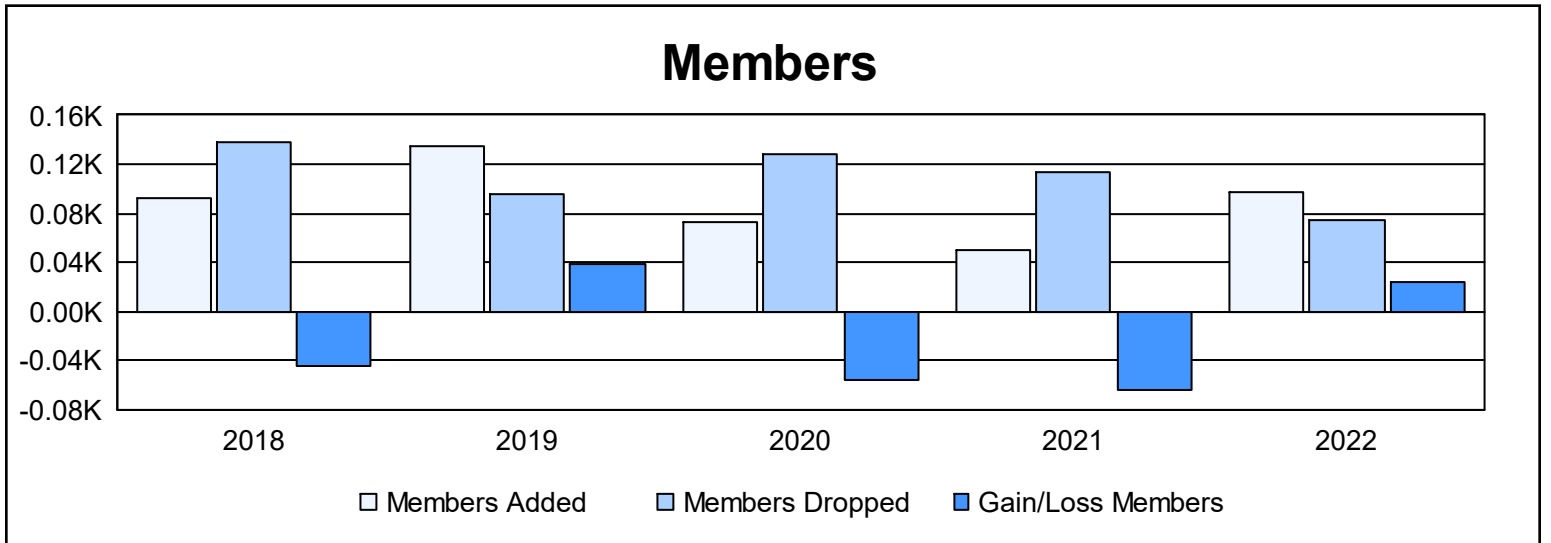

Year	New Clubs	Dropped Clubs	Gain/ Loss Clubs	New Members	Charter Members	Reinstate Members	Transfer Members	Total Member Added	Total Members Dropped	Gain/ Loss Members
2017-2018	0	1	-1	83	0	5	5	93	138	-45
2018-2019	1	0	1	98	22	11	3	134	96	38
2019-2020	0	2	-2	64	0	7	1	72	128	-56
2020-2021	0	0	0	49	0	0	1	50	114	-64
2021-2022	0	1	-1	93	0	3	2	98	74	24
<b>Average</b>	<b>0</b>	<b>1</b>	<b>-1</b>	<b>77</b>	<b>4</b>	<b>5</b>	<b>2</b>	<b>89</b>	<b>110</b>	<b>-21</b>

### Membership Composition June 2022 Cumulative