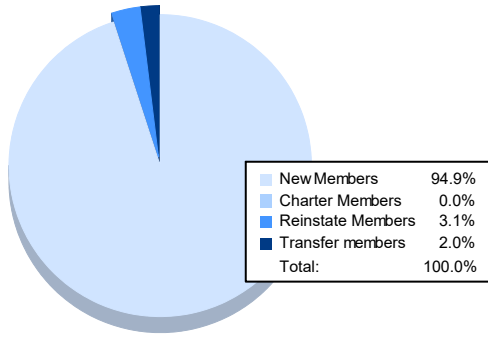

Year	New Clubs	Dropped Clubs	Gain/ Loss Clubs	New Members	Charter Members	Reinstate Members	Transfer Members	Total Member Added	Total Members Dropped	Gain/ Loss Members
2017-2018	0	1	-1	83	0	5	5	93	138	-45
2018-2019	1	0	1	98	22	11	3	134	96	38
2019-2020	0	2	-2	64	0	7	1	72	128	-56
2020-2021	0	0	0	49	0	0	1	50	114	-64
2021-2022	0	1	-1	93	0	3	2	98	74	24
<b>Average</b>	<b>0</b>	<b>1</b>	<b>-1</b>	<b>77</b>	<b>4</b>	<b>5</b>	<b>2</b>	<b>89</b>	<b>110</b>	<b>-21</b>

### Membership Composition June 2022 Cumulative